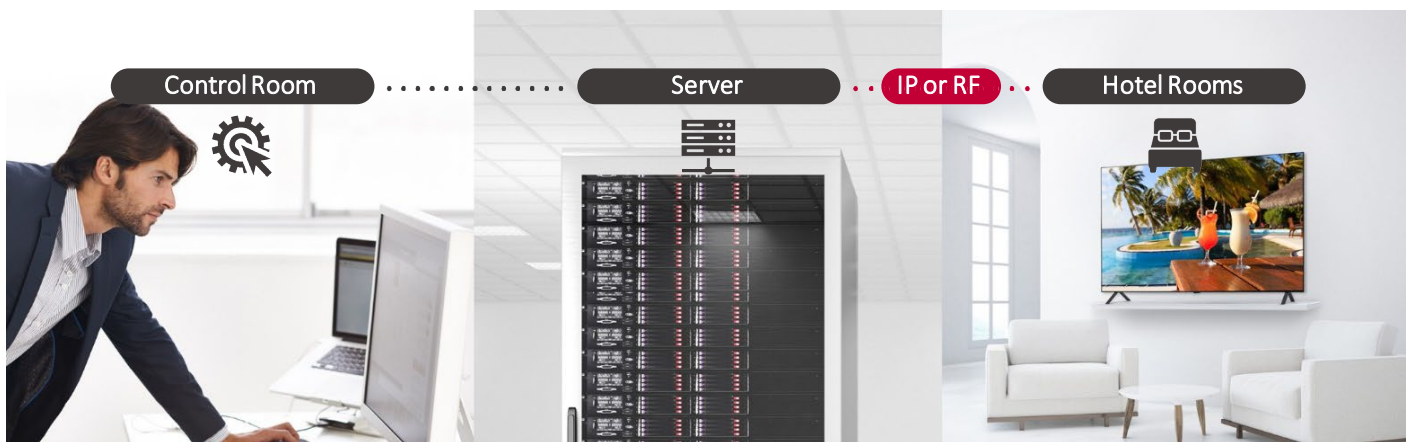

Pro:Centric Direct*

The hotel content management solution Pro:Centric Direct offers easy and simple editing tools, making it easy to perform service and IP network-based remote management with a single click. The Pro:Centric Direct solution enables users to edit their interface easily by providing customized interface and efficiently manages all TVs in the room. The latest PCD version provides IoT-based in-room control as well as voice control function through LG Natural Language Processing (NLP). These IoT and voice-related functions will be your starting point to prepare for the hotel rooms of next generation through artificial intelligence. Note that some features may not be supporting depending on the version of Pro:Centric Direct.