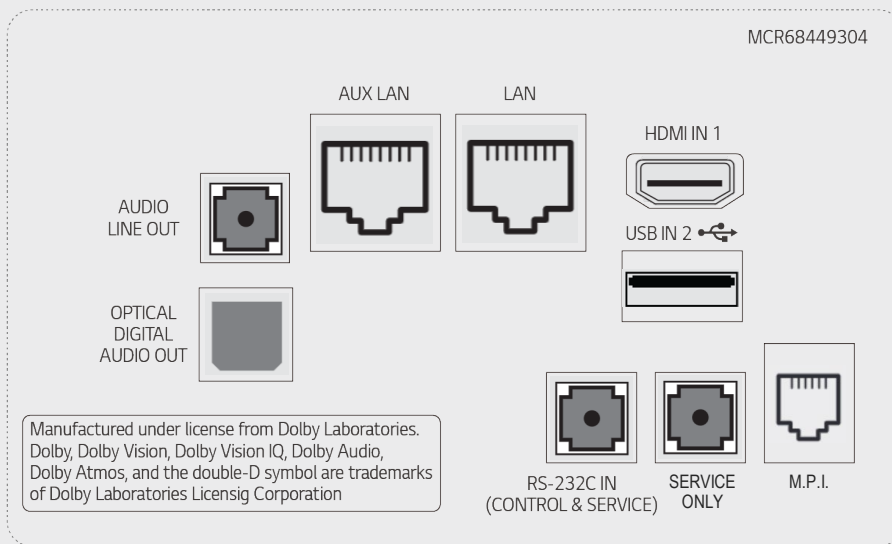

CONNECTIVITY

77" / 65" / 55"

Rear